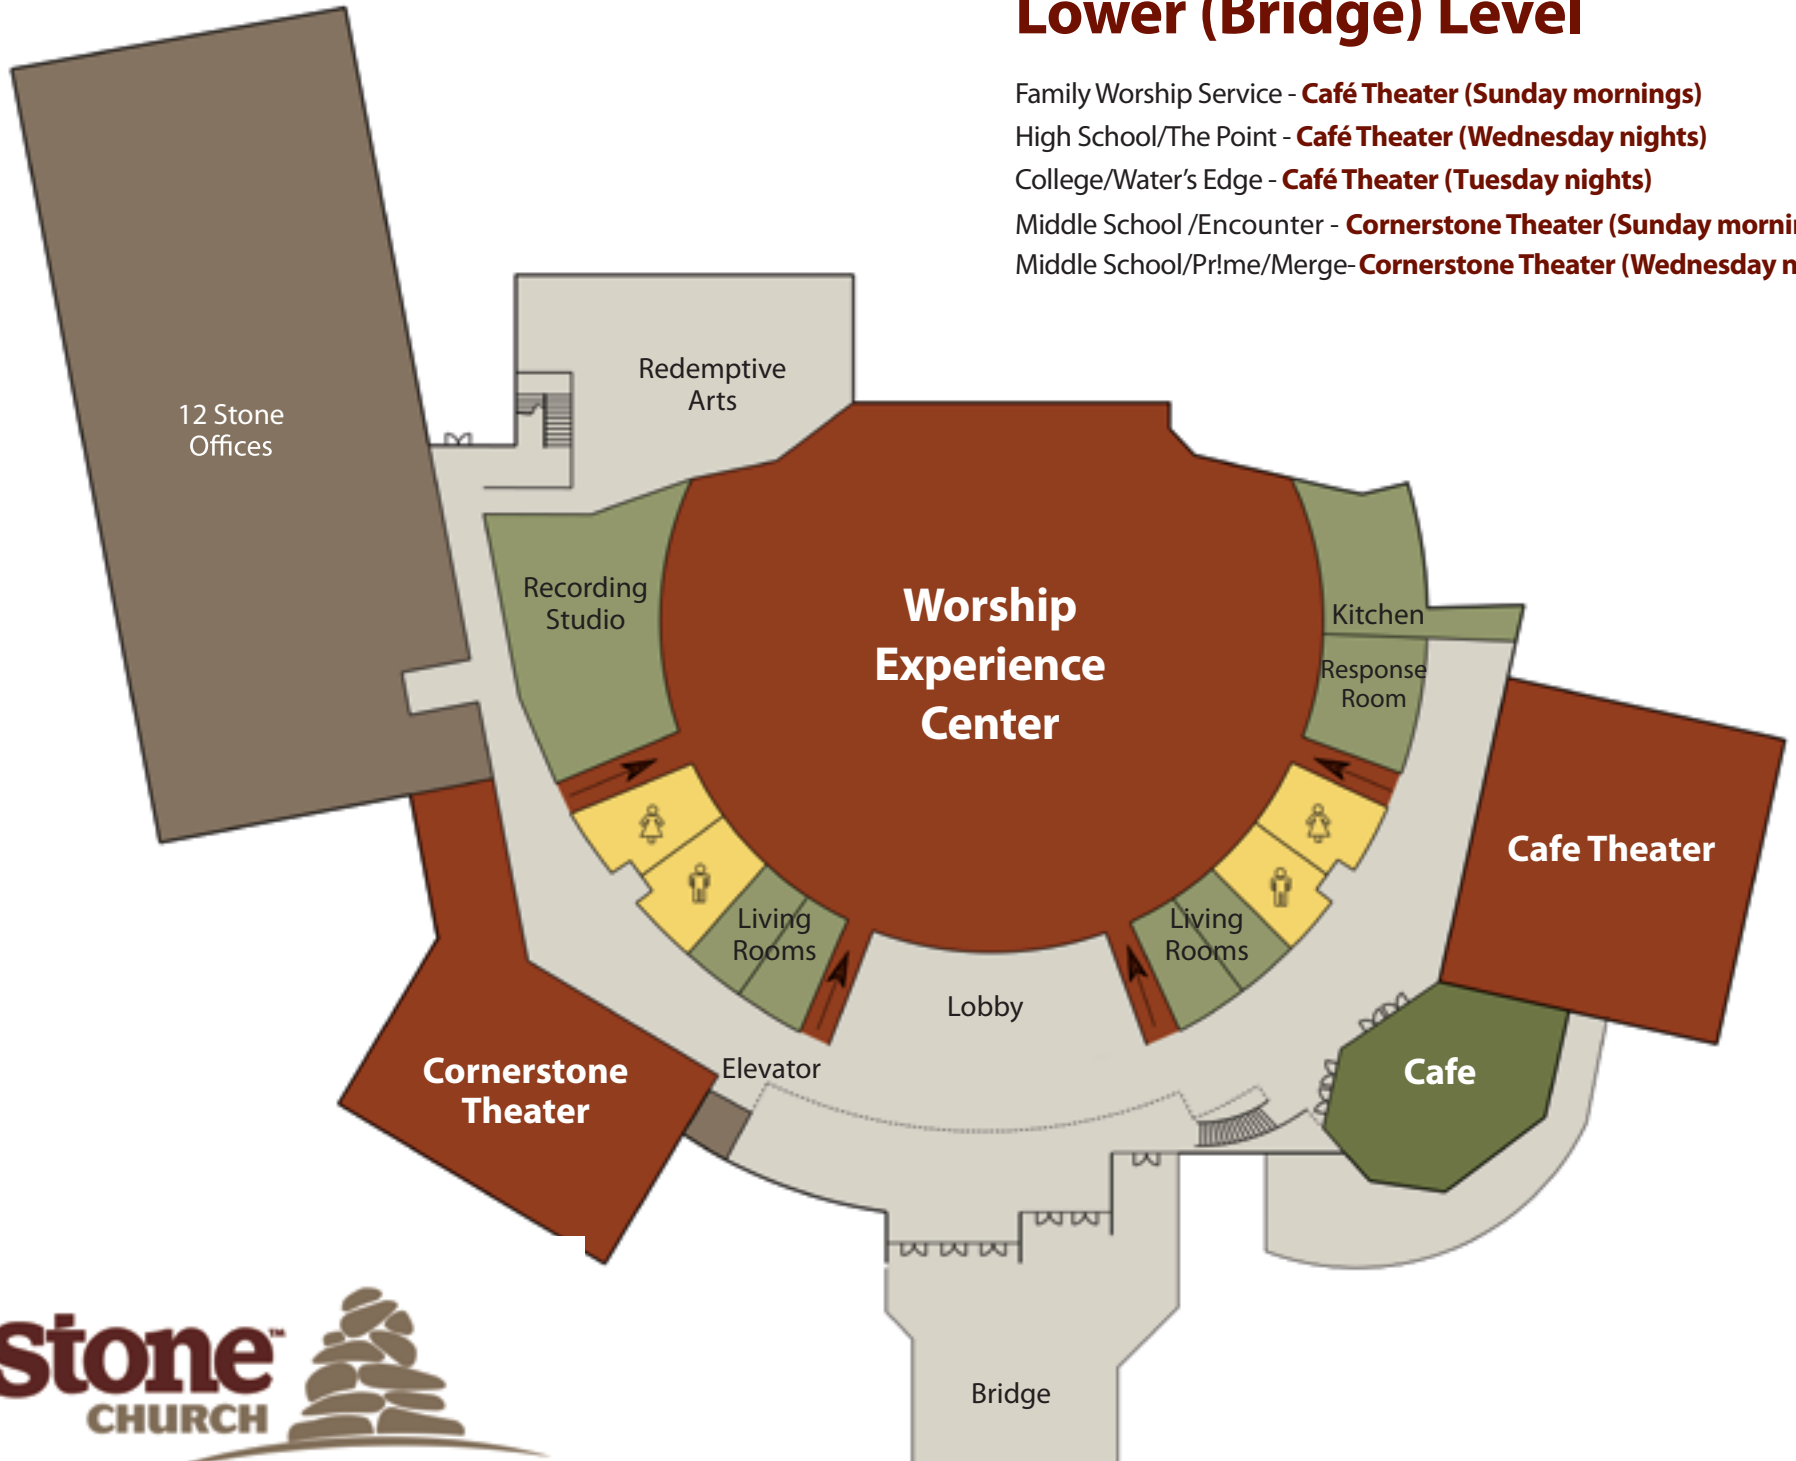

Lower (Bridge) Level

- Family Worship Service - **Café Theater (Sunday mornings)**
- High School/The Point - **Café Theater (Wednesday nights)**
- College/Water's Edge - **Café Theater (Tuesday nights)**
- Middle School/Encounter - **Cornerstone Theater (Sunday mornings)**
- Middle School/Prime/Merge- **Cornerstone Theater (Wednesday nights)**

Upper Level

- Birth to 24 months - **Amazon Crossing**
- Nursing mom's - **Amazon Crossing**
- Age 2 through Pre K - **12Stone Village**
- 1st through 5th grade - **Stage 12 Studio A**
- K through 1st grade - **Stage 12 Studio B**